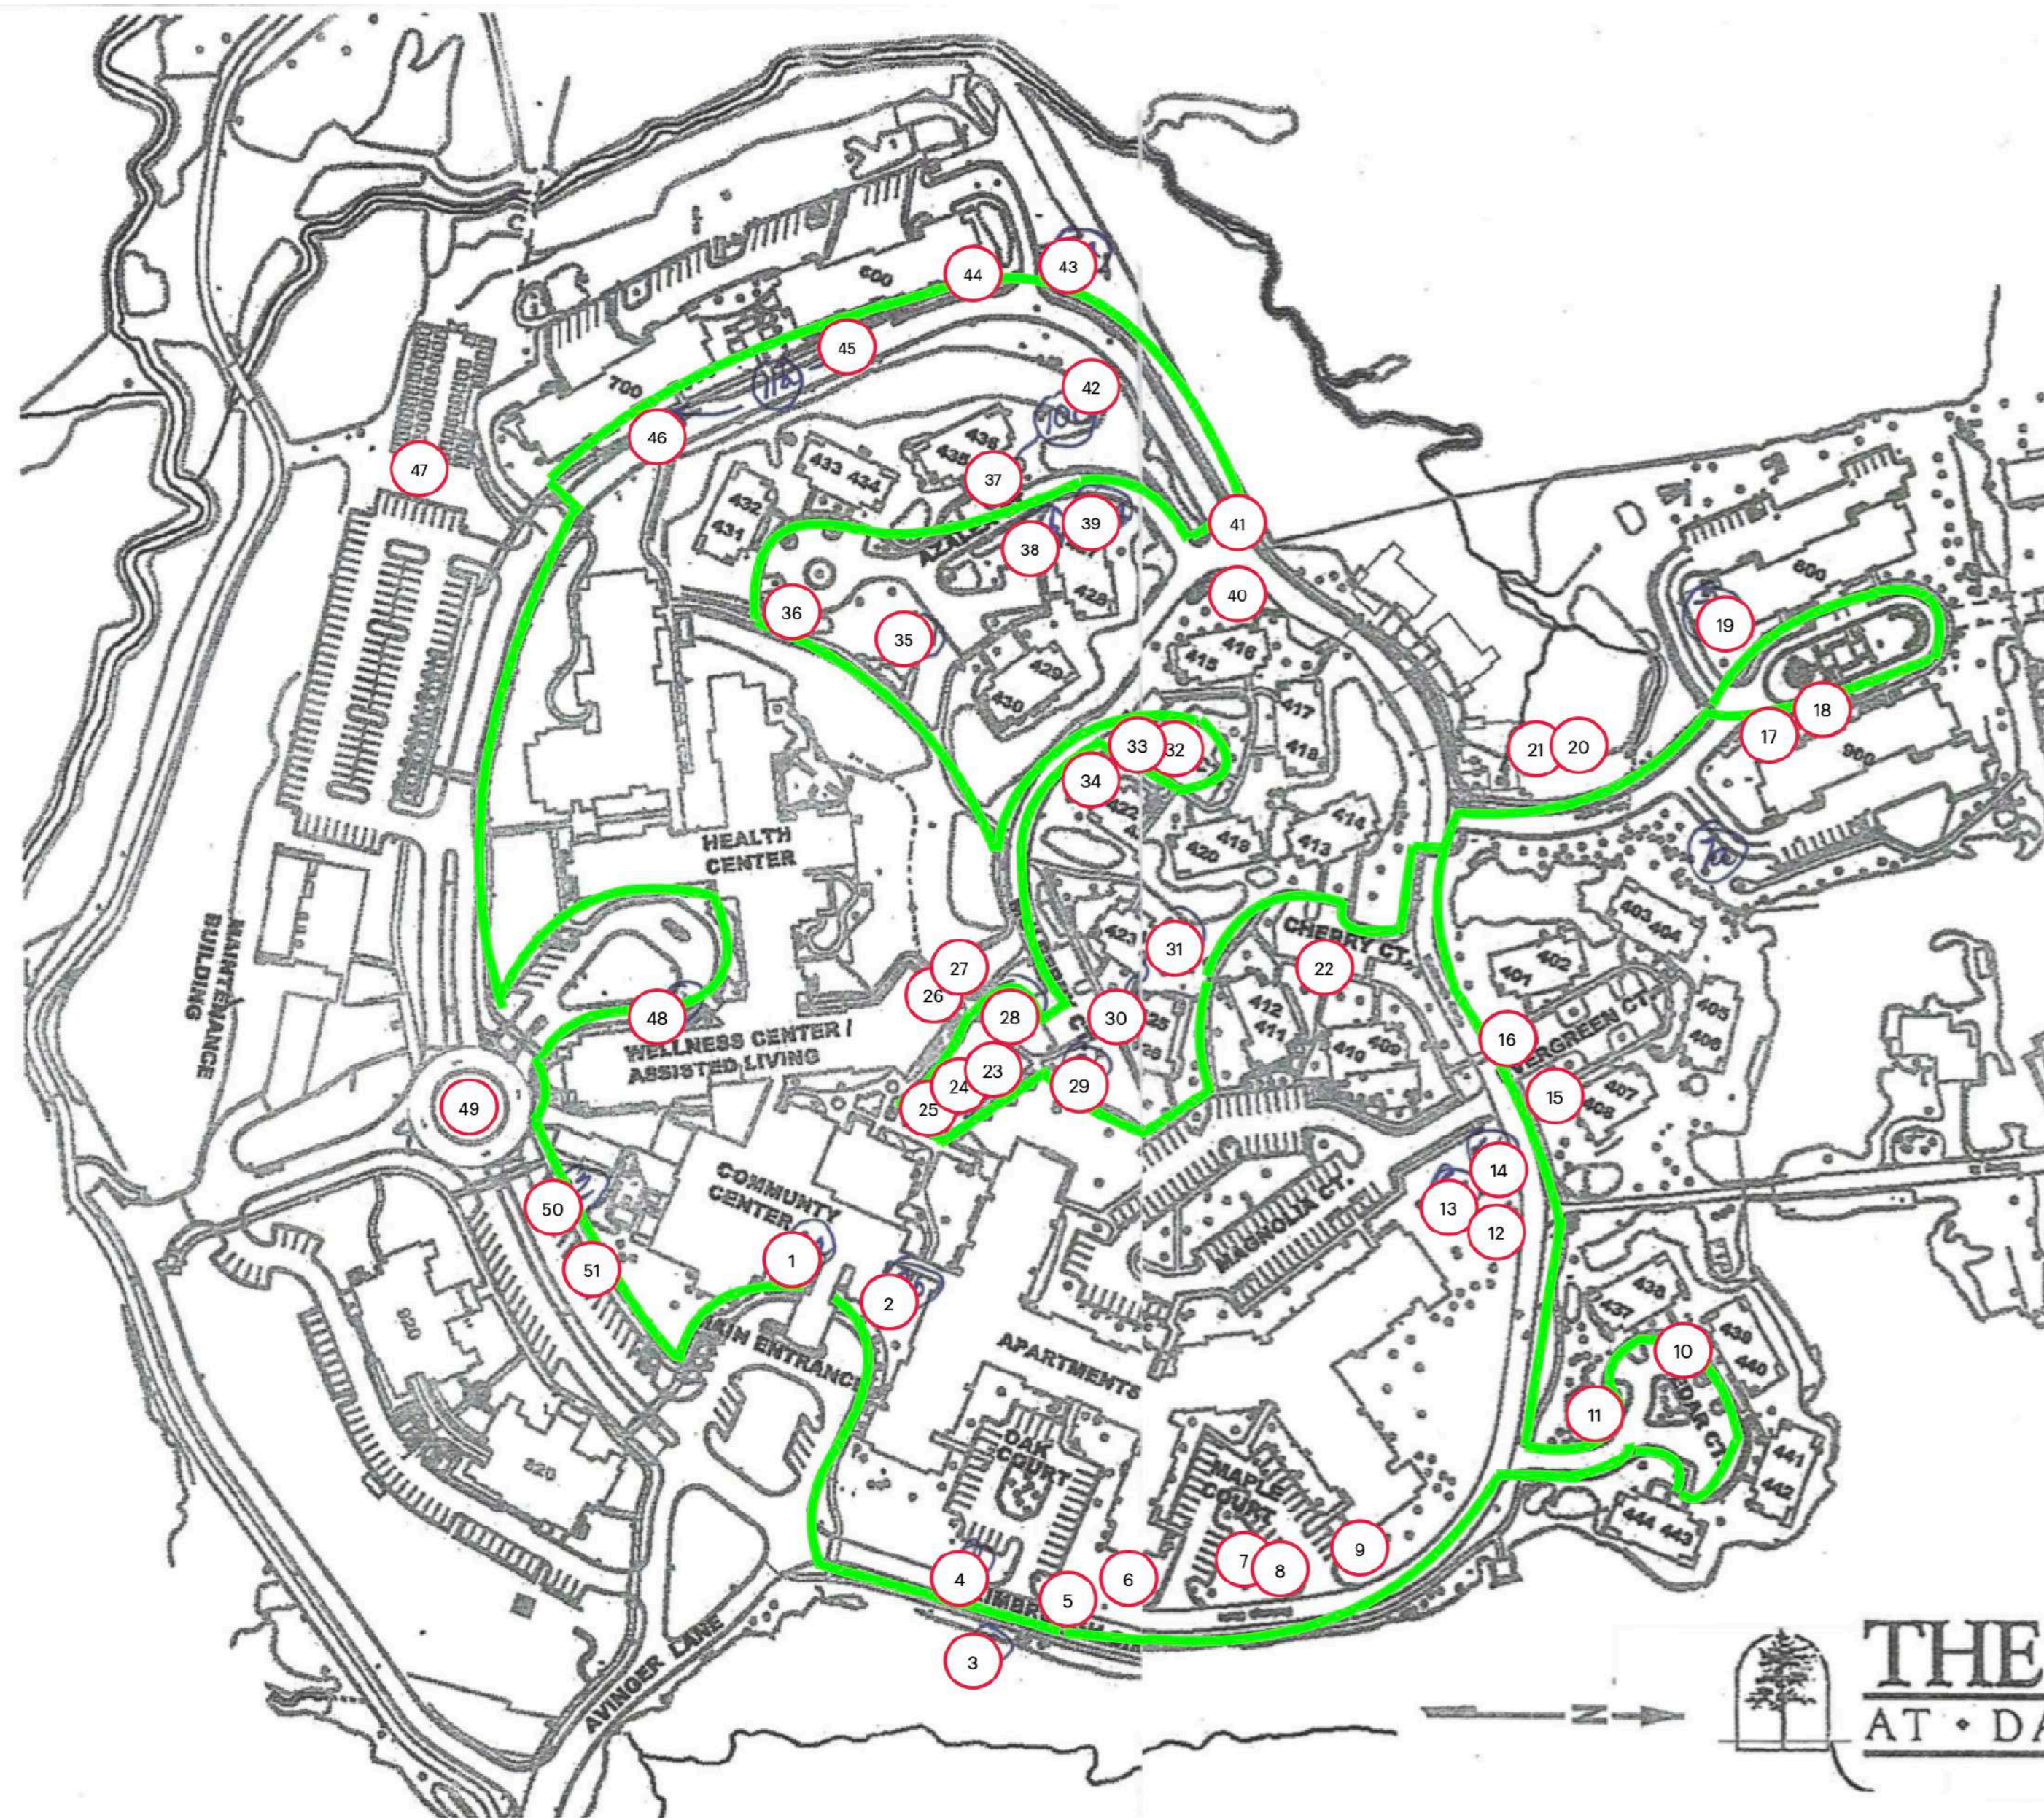

1. **Main Entrance**
1. 1 'Sango Kaku' Japanese Maple/*Acer palmatum* 'Sango Kaku'
  2. 2 Flowering Apricot/*Prunus mume*
3. **Kimbrough Circle**
1. 3 White Redbud/*Cercis canadensis* 'Alba'
5. **Oak Court**
1. 4 Allee Elm/*Ulmus parvifolia* 'Allee'
  2. 5 Willow Oak/*Quercus phellos*
7. **Maple Court**
1. 6 River Birch/*Betula nigra*
  2. 7 White Fringe Tree/'The Friendship Tree' *Chionanthus virginicus*
  3. 8 October Glory/*Acer rubrum* 'October Glory'
  4. 9 Red Sunset Maple/*Acer rubrum* 'Red Sunset'
9. **Cedar Court**
1. 10 Chinese (Lacebark) Elm/*Ulmus parvifolia*
  2. 11 Black Oak/*Quercus velutina*
11. **Magnolia Court**
1. 12 Okame Cherry/*Prunus x 'Okame'*
  2. 13 Dawn Redwood/*Metasequoia glyptostroboides*
  3. 14 American Linden/*Tilia americana*
13. **Evergreen Court**
1. 15 Carolina Cherry Laurel/*Prunus caroliniana*
  2. 16 Japanese Cedar/*Cryptomeria japonica*
15. **Hickory Crest**
1. 17 "Hearts of Gold" Redbud/*Cercis canadensis* 'Hearts of Gold'
  2. 18 Japanese Snowbell/*Styrax japonicus*
  3. 19 Overcup Oak/*Quercus lyrata*
  4. 20 Little Gem Magnolia/*Magnolia grandiflora* 'Little Gem'
  5. 21 Commemoration Sugar Maple/*Acer saccharum* 'Commemoration'
17. **Cherry Court**
1. 22 Yoshino Cherry/*Prunus x yedoensis*
19. Wilson Garden Court
1. 23 Southern Magnolia/*Magnolia grandiflora* 'Bracken's Brown Beauty'
  2. 24 Japanese Maple/*Acer palmatum* var. *dissectum* 'Tamukeyama'
  3. 25 Honey Locust/*Gleditsia triacanthos* fabaceae
  4. 26 Oklahoma Redbud/*Cercis canadensis* var. *texensis* 'Oklahoma'
  5. 27 'Butterflies' Magnolia/*Magnolia* 'Butterflies'
21. **Mulberry Court**
1. 28 Mulberry/*Morus alba* moraceae
  2. 29 Sawtooth Oak/*Quercus lyrata*
  3. 30 Live Oak/*Quercus virginiana*
  4. 31 Ginkgo/*Ginkgo biloba*
23. **Dogwood Court**
1. 32 Flowering Dogwood/*Cornus florida*
  2. 33 Empress Tree/*Paulownia tomentosa*
  3. 34 American Holly/*Ilex opaca*
25. **Azalea Court**
1. 35 California Redwood/*Sequoia sempervirens*
  2. 36 Chestnut Oak/*Quercus prinus*
  3. 37 Trident Maple/*Acer buergerianum*
  4. 38 Chinese Pistache/*Pistachia chinensis*
  5. 39 'Green Vase' Zelkova/*Zelkova serrata* 'Green Vase'
27. **Laurel Ridge**
1. 40 Kousa Dogwood/*Cornus kousa*
  2. 41 Golden Rain tree/*Koelreuteria paniculata*
  3. 42 Flowering Dogwood/*Cornus Florida* 'Cherokee Princess'
  4. 43 Restoration Chestnut/*Castanea dentata*
  5. 44 Kentucky Yellowwood/*Cladrastis kentuckea*
  6. 45 Lilac/*Syringa vulgaris*
  7. 46 Autumn Blaze Maple/*Acer x freemanii* 'Autumn Blaze'
  8. 47 Pines Pollinator Paradise (pollinator garden)
29. **Health Care Loop**
1. 48 Paperbark Maple/*Acer griseum*
31. **Poplar Hill**
1. 49 Highpoint Nuttall Oak/*Quercus nuttallii*
  2. 50 Himalayan Cedar/*Cedrus deodara*
  3. 51 Eastern Red Cedar/*Juniperus virginiana*