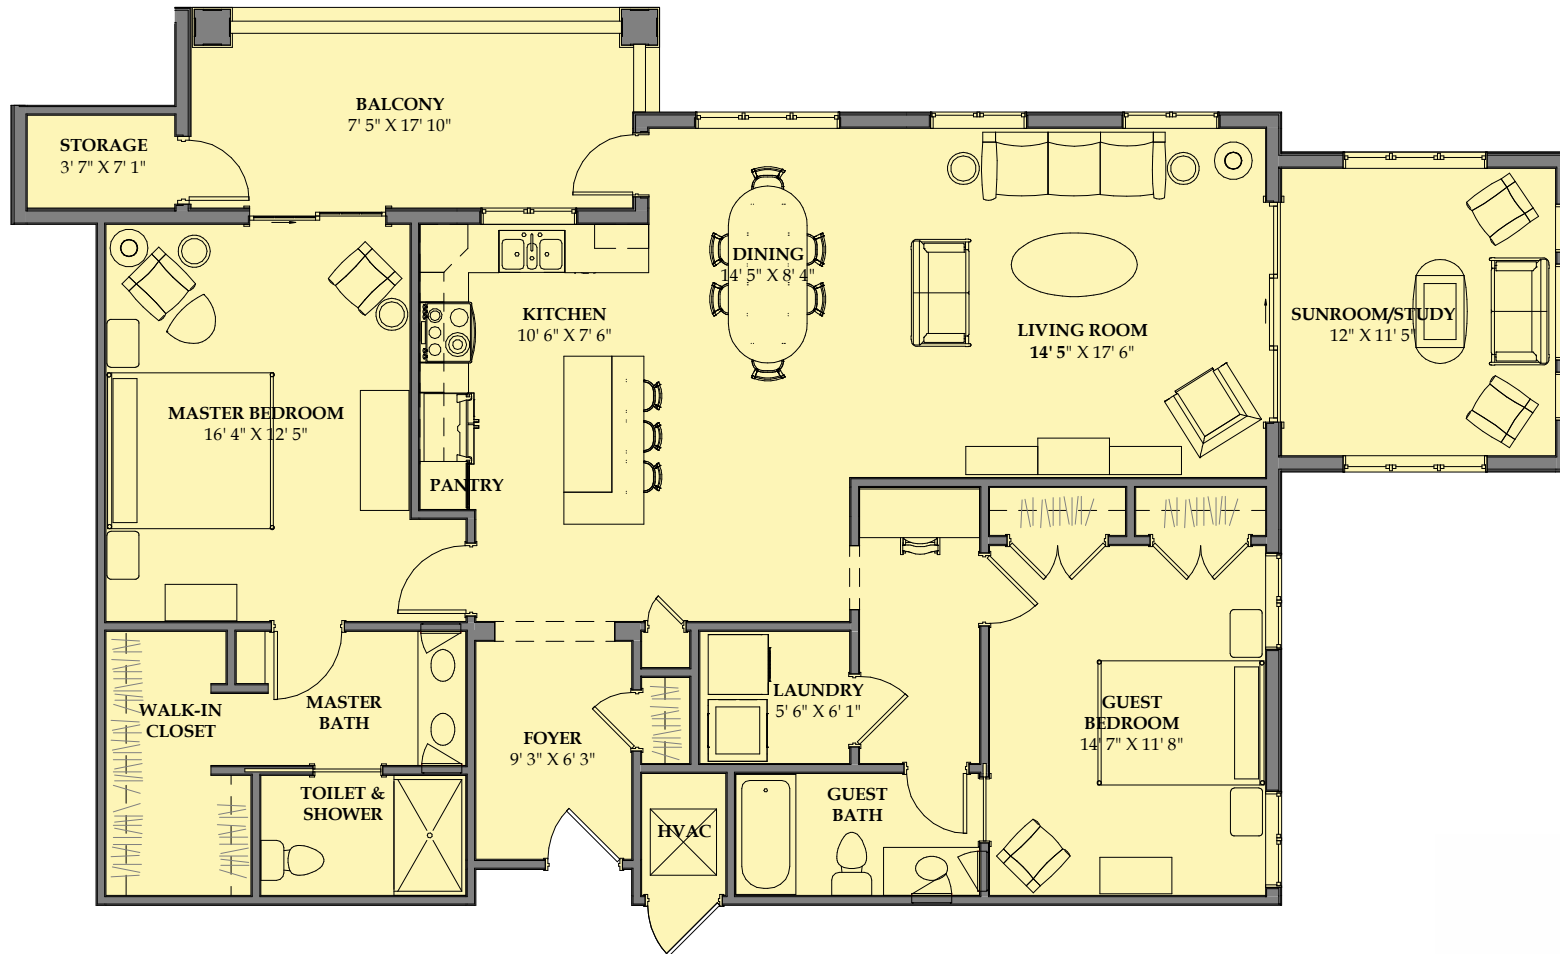

# Yellow

## The Villas at Poplar Hill

2 Bedroom Villa with Sunroom / Study  
and Balcony - 1,681 Heated S.F.

Square footage and dimensions indicated are approximate and may vary.  
Plans may be subject to minor modifications as construction is completed.

GRAPHIC SCALE IN FEET

**THE PINES**  
AT • DAVIDSON