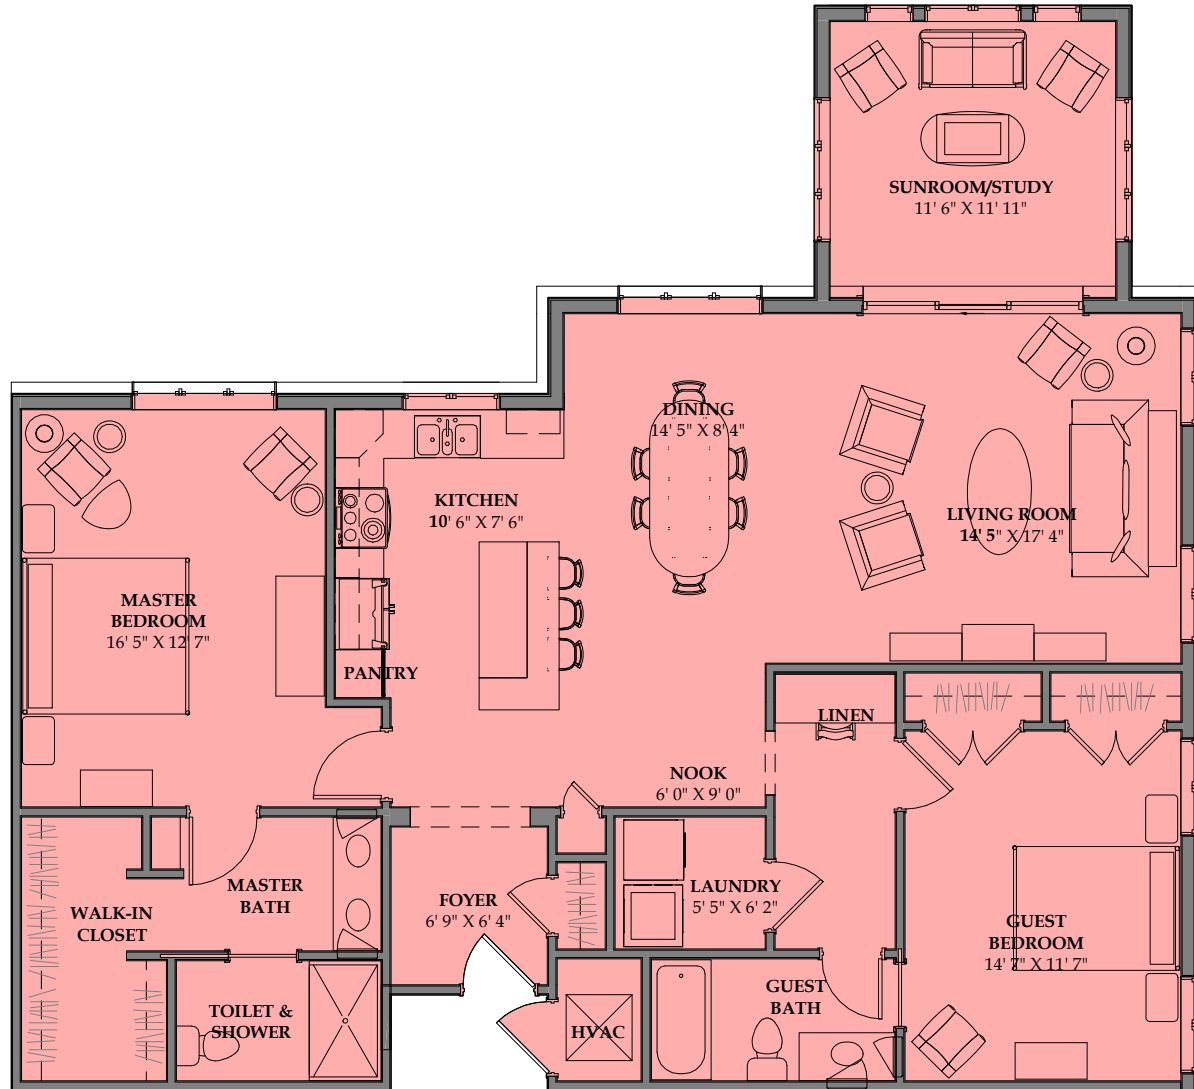

# Red

## The Villas at Poplar Hill

2 Bedroom Villa with Sunroom /  
Study - 1,667 Heated S.F.

Square footage and dimensions indicated are approximate and may vary.  
Plans may be subject to minor modifications as construction is completed.

GRAPHIC SCALE IN FEET

**THE PINES**  
AT • DAVIDSON