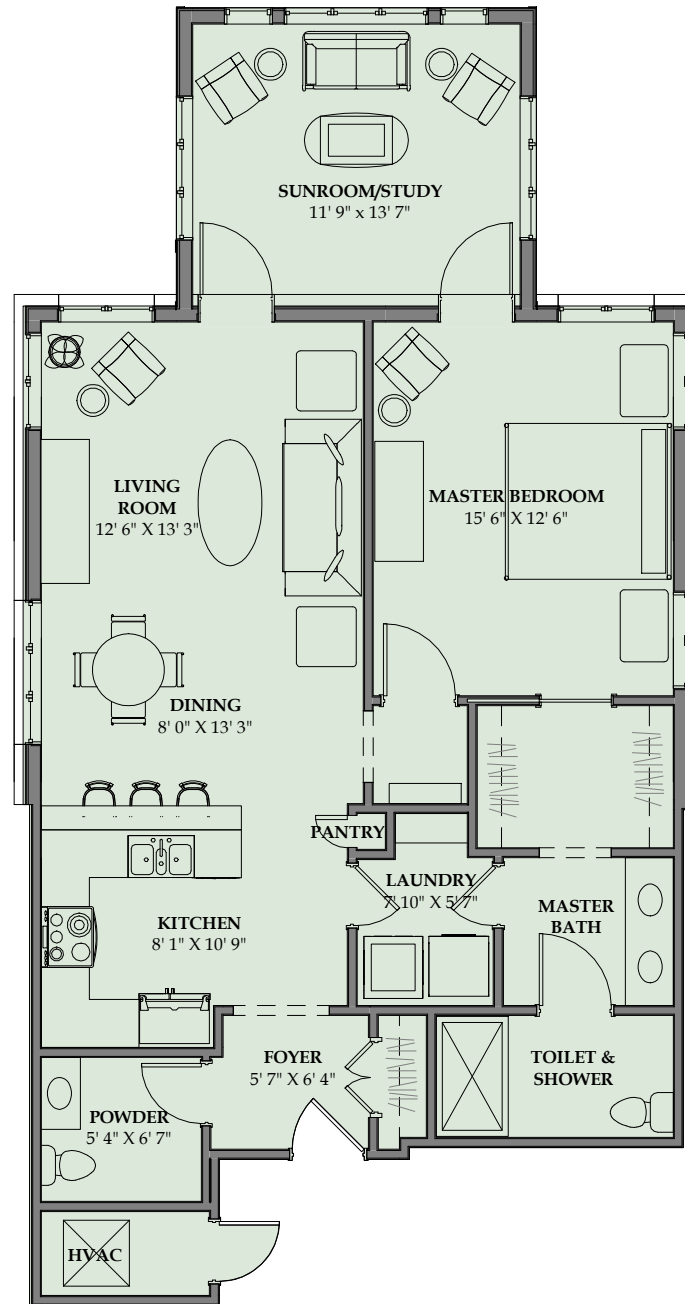

## The Villas at Poplar Hill

1 Bedroom, 1.5 Bath Deluxe Villa with Sunroom / Study - 1,164 Heated S.F.

Square footage and dimensions indicated are approximate and may vary. Plans may be subject to minor modifications as construction is completed.

GRAPHIC SCALE IN FEET

**THE PINES**  
AT • DAVIDSON